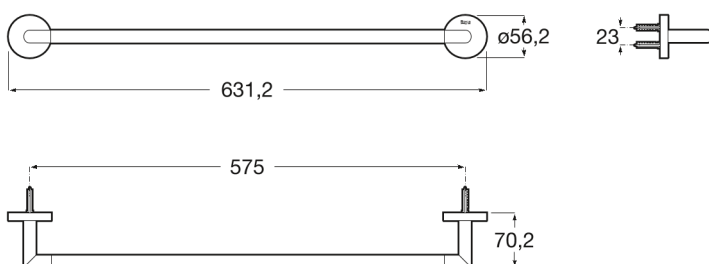

HOTELS

Towel rail

DIMENSIONS

Length 631 mm
 Width 70 mm
 Height 56 mm

COLOURS AND FINISHES

B0 Matt White

PRICE (VAT INCLUDED)

£174.74

TECHNICAL DRAWINGS

FEATURES

- Fixing kit: Included
- Installation options: Only with screws
- Installation type: Wall-mounted
- Material: Metal
- Maximum weight supported (Kg): 10
- Shape: Straight
- Suitable for: Shower